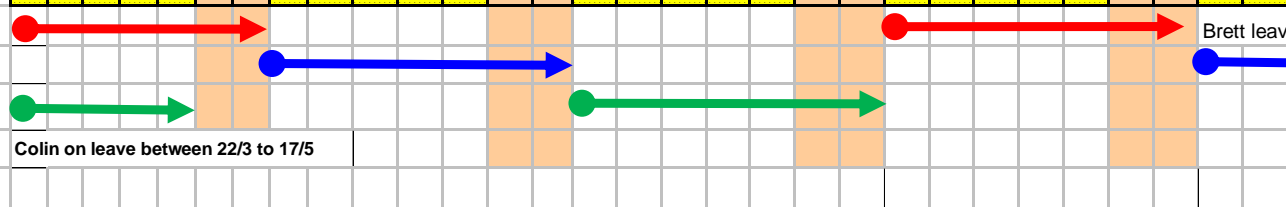

MAY 2017

M	T	W	T	F	S	S	M	T	W	T	F	S	S	M	T	W	T	F	S	S	M	T	W	T	F	S	S	M	T	W
1	2	3	4	5	6	7	8	9	10	11	12	13	14	15	16	17	18	19	20	21	22	23	24	25	26	27	28	29	30	31

CREW on WATCH
1 RED WATCH
2 BLUE WATCH
3 GREEN WATCH
4 YELLOW WATCH
5 RELIEF