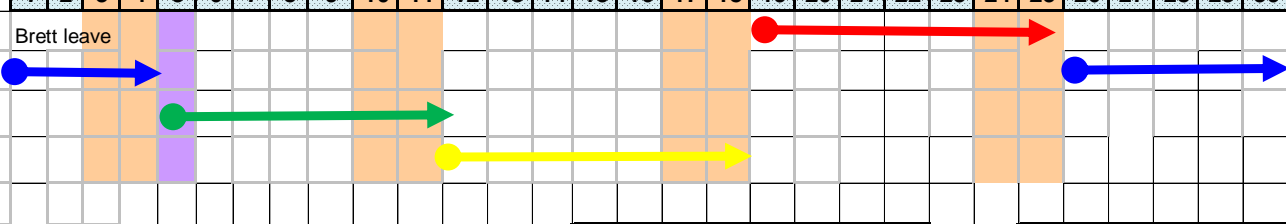

CREW on WATCH
1 RED WATCH
2 BLUE WATCH
3 GREEN WATCH
4 YELLOW WATCH
5 RELIEF

**Blue Watch Skipper**  
Lyle Smedley  
Mobile 0416 074 15

**Green Watch Skipper**  
Brett Rippon / Miranda I  
m 0418 429 887 / 0419 4

**JUNE 2017**

T	F	S	S	M	T	W	T	F	S	S	M	T	W	T	F	S	S	M	T	W	T	F	S	S	M	T	W	T	F
1	2	3	4	5	6	7	8	9	10	11	12	13	14	15	16	17	18	19	20	21	22	23	24	25	26	27	28	29	30

CREW on WATCH
1 RED WATCH
2 BLUE WATCH
3 GREEN WATCH
4 YELLOW WATCH
5 RELIEF